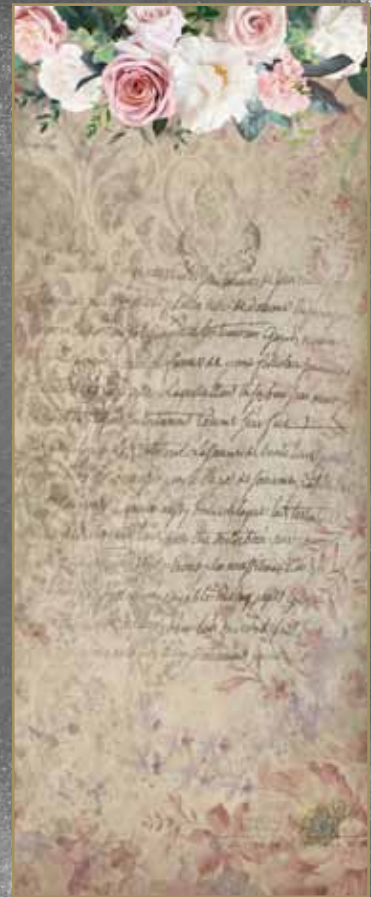

GRYS.

Textured Decoupage Paper

**June 2022
Door Panel Catalogue**

All door panels are
815mm x 2030mm
These have been designed
to fit a standard door.

Donkey Door

Floral Door

Bull Door

Protea Door

Chicken Door

Scrapbooking Door

Original Protea Door

Botanical Magazine Door

Dark Romance Door

Beige Rose Door

Moulins Door

Windmill Door

Miss Daisy with Flowers

Miss Daisy without Flowers

Sweet Tooth

Phone Booth

Chicken Coop

Eiffel Tower

Rejoice

Fresh Peonies